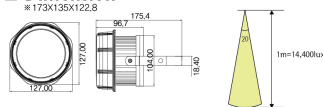

Dimension

www.egmtech.com
www.stellon.net